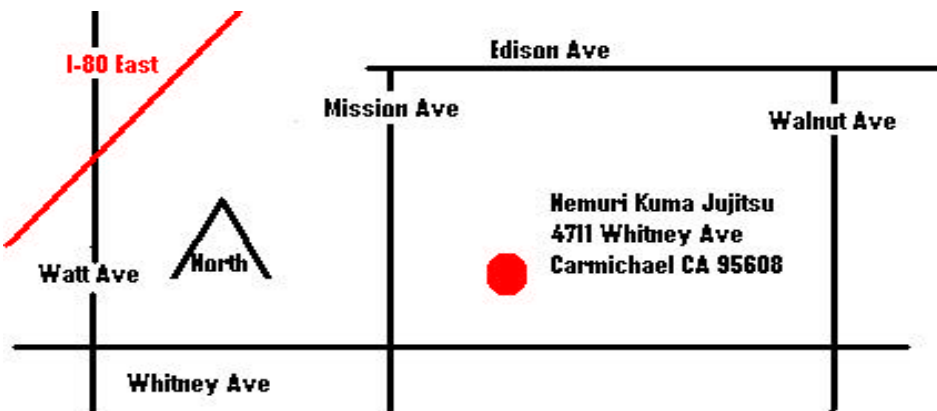

Youth & Adult Division

White Belts-Required Arts	Green Belts-Required Arts	Black Belts-Required Arts
1 Morote Hazushi	1 Yubi Tori Hazushi	1 Yawara Combination
2 Tekubi Tori Ichi	2 Harai Goshi	2 Nage Te - From Yawara
3 Yama Arashi	3 Kani Sute	3 Shime Te
4 Uchi Gama	4 Osaegami Jime	4 Oku No Te
5 Ogoshi	5 Juji Katame	5 Shinin No Maki
Three Electives	Three Electives	Three Additional Electives
Combative Sequence	Combative Sequence	Combative Sequence
Minimum five arts using three of the eight demonstrated	Minimum five arts using three of the eight demonstrated	Minimum five arts using three of the eight demonstrated
Blue Belts-Required Arts	Brown Belts-Required Arts	
1 Katate Hazushi Ichi	1 Ryo Eri Hazushi	
2 Akushu Kote Maki Tori	2 Hane Goshi	
3 Deashi Harai	3 Okuri Harai	
4 Seoi Nage	4 Kotegaeshi	
5 Uki Otoshi	5 Kine Katsugi	
Three Electives	Three Electives	
Combative Sequence	Combative Sequence	
Minimum five arts using three of the eight demonstrated	Minimum five arts using three of the eight demonstrated	

Nemuri Kuma

4711 Whitney Avenue
Carmichael, CA 95608
916-300-5257

sensei@nemurikuma.com
www.nemurikuma.com